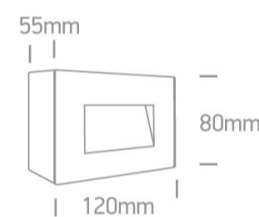

#### Dimensions

#### Physical Specification

Item Group	13 Wall & Ceiling LED
Family	The Glass Face Wall Lights
Order Code	67076/B/W
Colour	Black
Material	Glass
Shape	Rectangular
Length	120mm
Width	80mm
Height	55mm
Surface Wall	Yes
Indoor	Yes
Outdoor	Yes