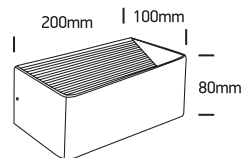

# INSTALLATION MANUAL

67466B

ecolight

230V | SMD 2835 | 6W | IP20 | Aluminium

Complete with 300mA driver.

80  
CRI

one  
LIGHT