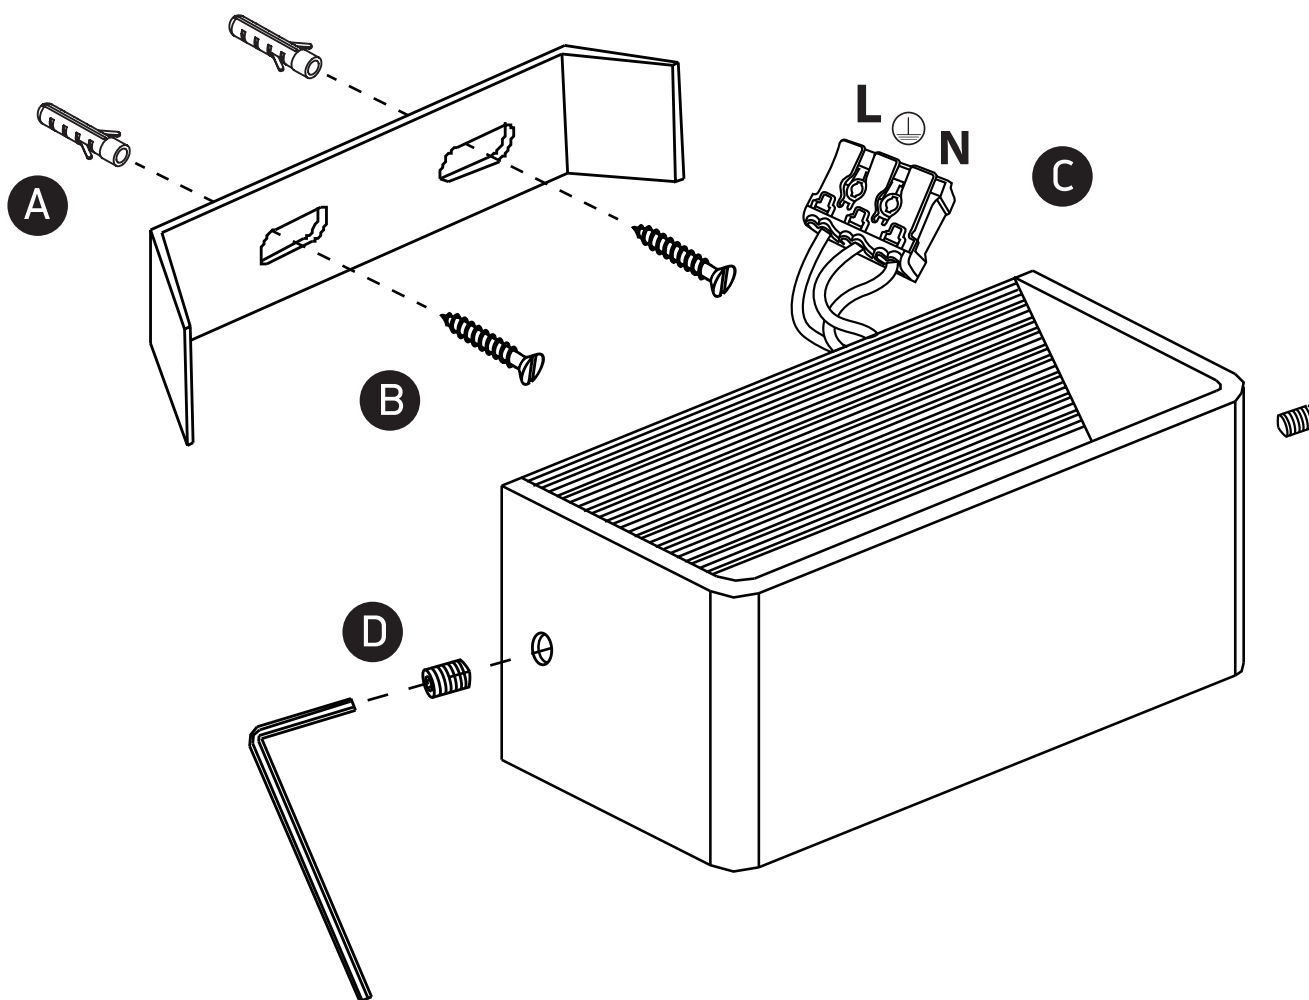

# INSTALLATION MANUAL

67466B

ecolight

230V | SMD 2835 | 6W | IP20 | Aluminium

Complete with 300mA driver.

80  
CRI

one  
LIGHT

## Warnings:

1. Make sure that the product is installed properly before connecting to electricity.
2. Do not cover the fitting.
3. Maintenance and installation should only be carried out by a professional electrician.