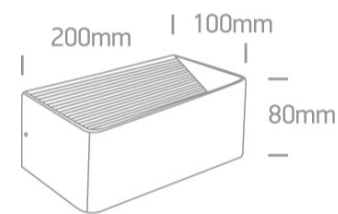

13 Wall & Ceiling LED>The Backlight Wall Range Aluminium

67466B/B/W

6W LED wall surface light IP20.

Complete 300mA driver.

Complies with standard EN60598-1 and any other specific standards.

Downloads

Dimensions

Physical Specification

Item Group	13 Wall & Ceiling LED
Family	The Backlight Wall Range Aluminium
Order Code	67466B/B/W
Colour	Black
Material	Aluminium
Shape	Rectangular
Length	200mm
Width	100mm
Height	80mm
Surface Wall	Yes
Indoor	Yes
Adjustable	No

Illumination Data

Colour Temperature	3000K
Lumen Output	400lm
Light Efficiency	66,67lm/W
CRI	80
Illumination Diagram	

Packing Info

Box Weight	0.816kg
Pcs/Carton	12
Barcode	5291889062837
HS Code	9405409900