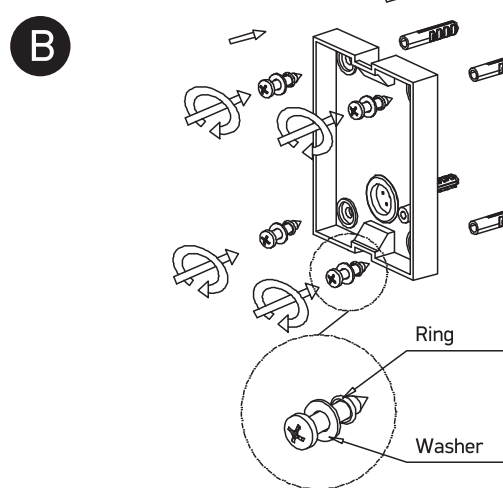

INSTALLATION MANUAL

67036

ecolight

Ra>80

one
LIGHT

100-240V | 12W | IP54 | Die cast

Complete with LED driver

Warnings:

1. Make sure that the product is installed properly before connecting to electricity.
2. Do not cover the fitting.
3. Maintenance and installation should only be carried out by a professional electrician.