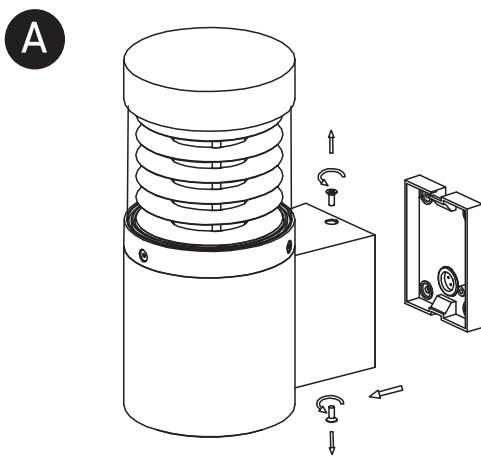

INSTALLATION MANUAL

67036

ecolight

Ra>80

one
LIGHT

100-240V | 12W | IP54 | Die cast

Complete with LED driver

Warnings: