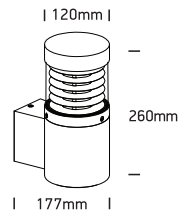

INSTALLATION MANUAL

67036

ecolight

Ra>80

one
LIGHT

100-240V | 12W | IP54 | Die cast

Complete with LED driver

Warnings: