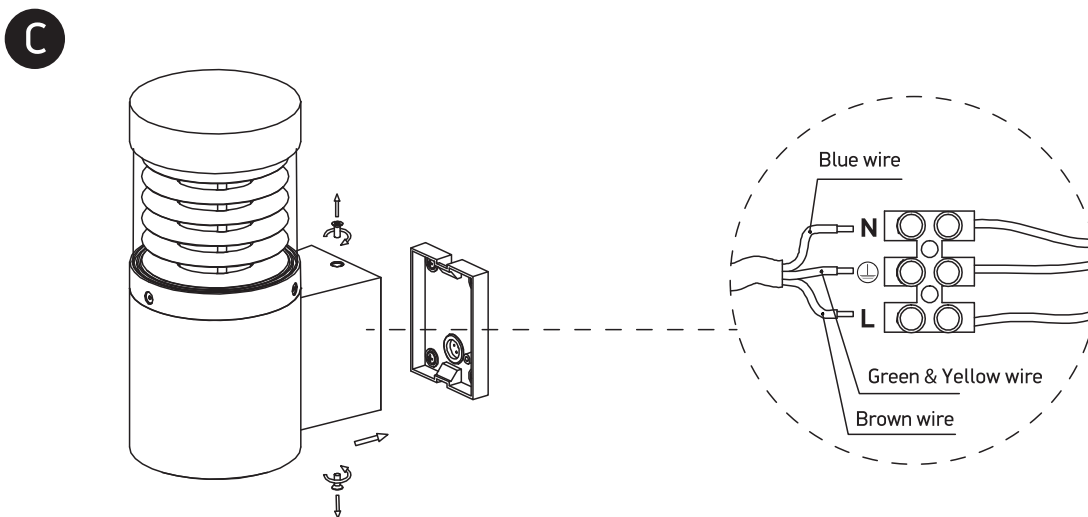

INSTALLATION MANUAL

67036

ecolight

Ra>80

one
LIGHT

100-240V | 12W | IP54 | Die cast

Complete with LED driver

Warnings: