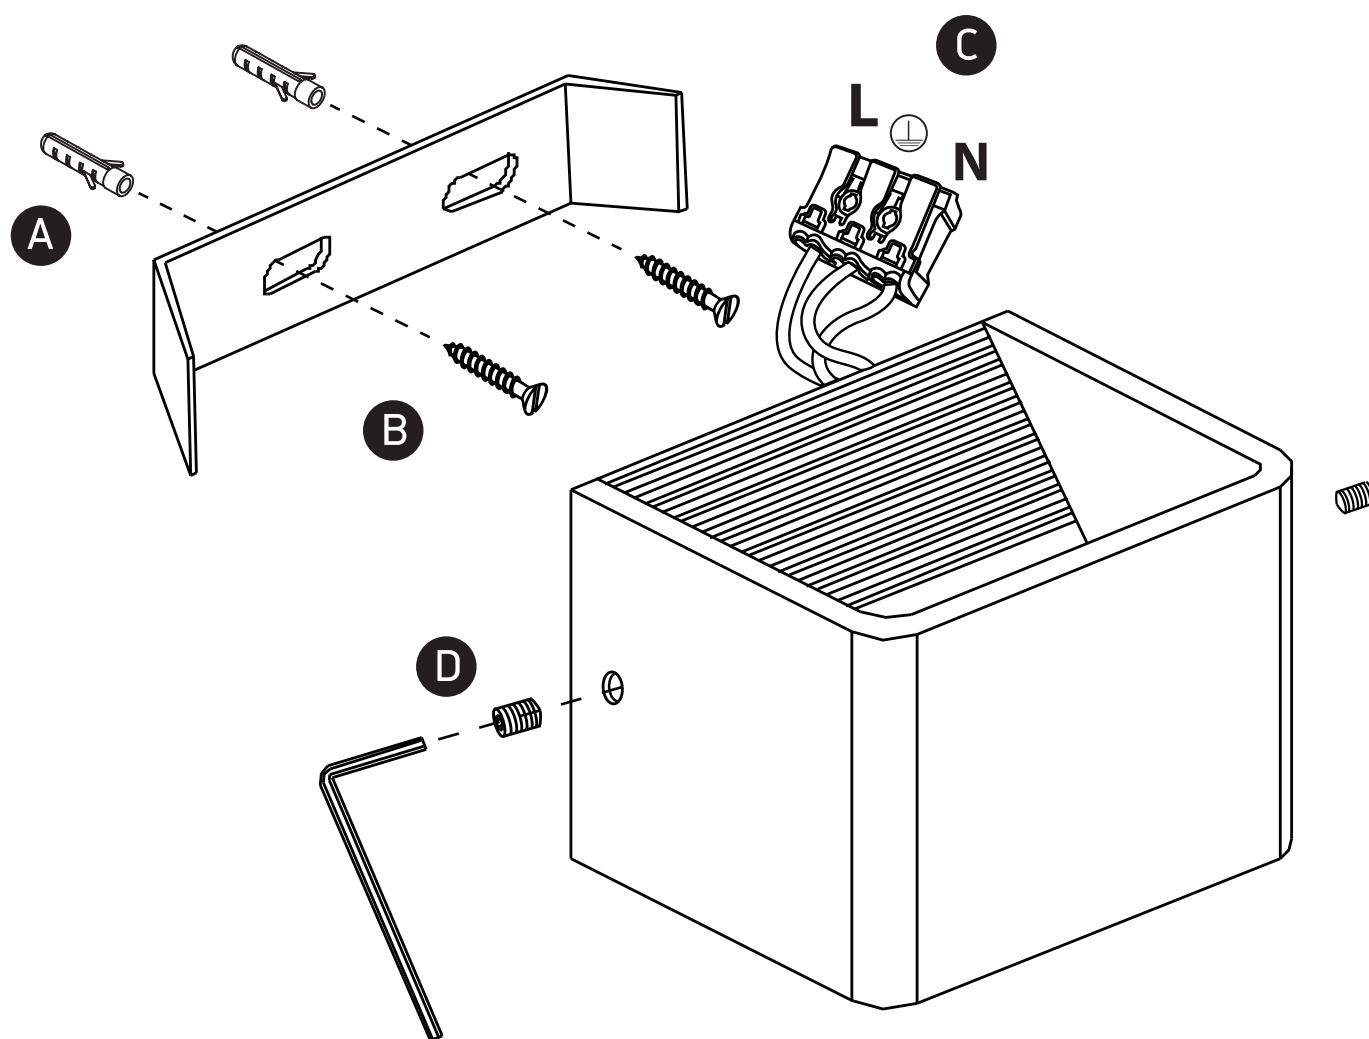

INSTALLATION MANUAL

67466A

ecolight

CE

RoHS
COMPLIANT

230V | SMD 2835 | 6W | IP20 | Aluminium

Complete with 300mA driver.

80
CRI

one
LIGHT

Warnings:

1. Make sure that the product is installed properly before connecting to electricity.
2. Do not cover the fitting.
3. Maintenance and installation should only be carried out by a professional electrician.