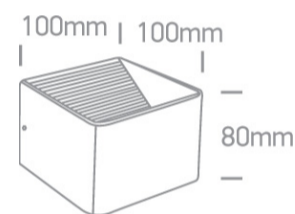

13 Wall & Ceiling LED>The Backlight Wall Range Aluminium

67466A/B/W

6W LED wall surface light IP20.

Complete 300mA driver.

Complies with standard EN60598-1 and any other specific standards.

Downloads

Dimensions

Physical Specification

Item Group	13 Wall & Ceiling LED
Family	The Backlight Wall Range Aluminium
Order Code	67466A/B/W
Colour	Black
Material	Aluminium
Shape	Rectangular
Length	100mm
Width	100mm
Height	80mm
Surface Wall	Yes
Indoor	Yes
Adjustable	No

Illumination Data

Colour Temperature	3000K
Lumen Output	400lm
Light Efficiency	66,67lm/W
CRI	80
Illumination Diagram	

Packing Info

Box Weight	0.541kg
Pcs/Carton	12
Barcode	5291889062813
HS Code	9405409900