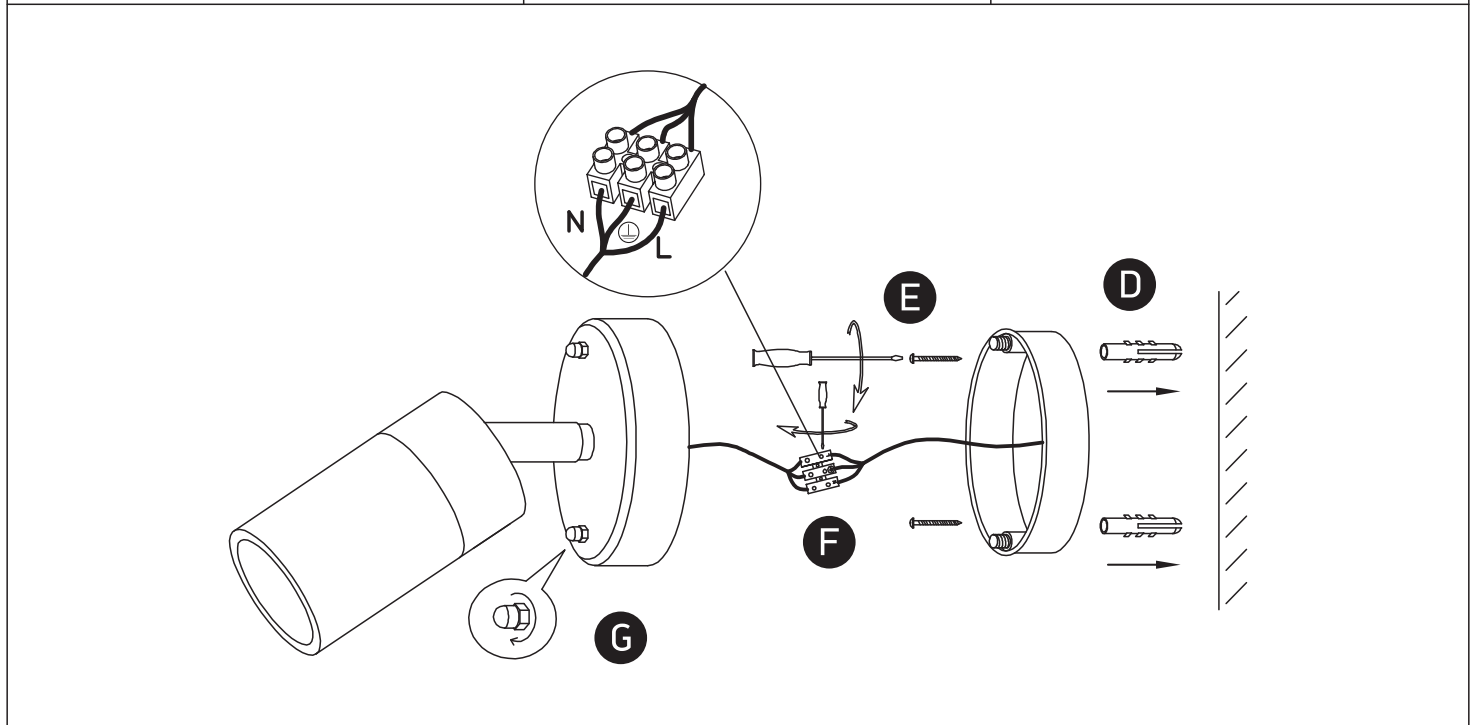

INSTALLATION MANUAL

67032

100-240V | MR16 | GU10 | 35W | IP44 | Stainless steel 304 | Adjustable

Warnings:

1. Make sure that the product is installed properly before connecting to electricity.
2. Do not cover the fitting.
3. Maintenance and installation should only be carried out by a professional electrician.