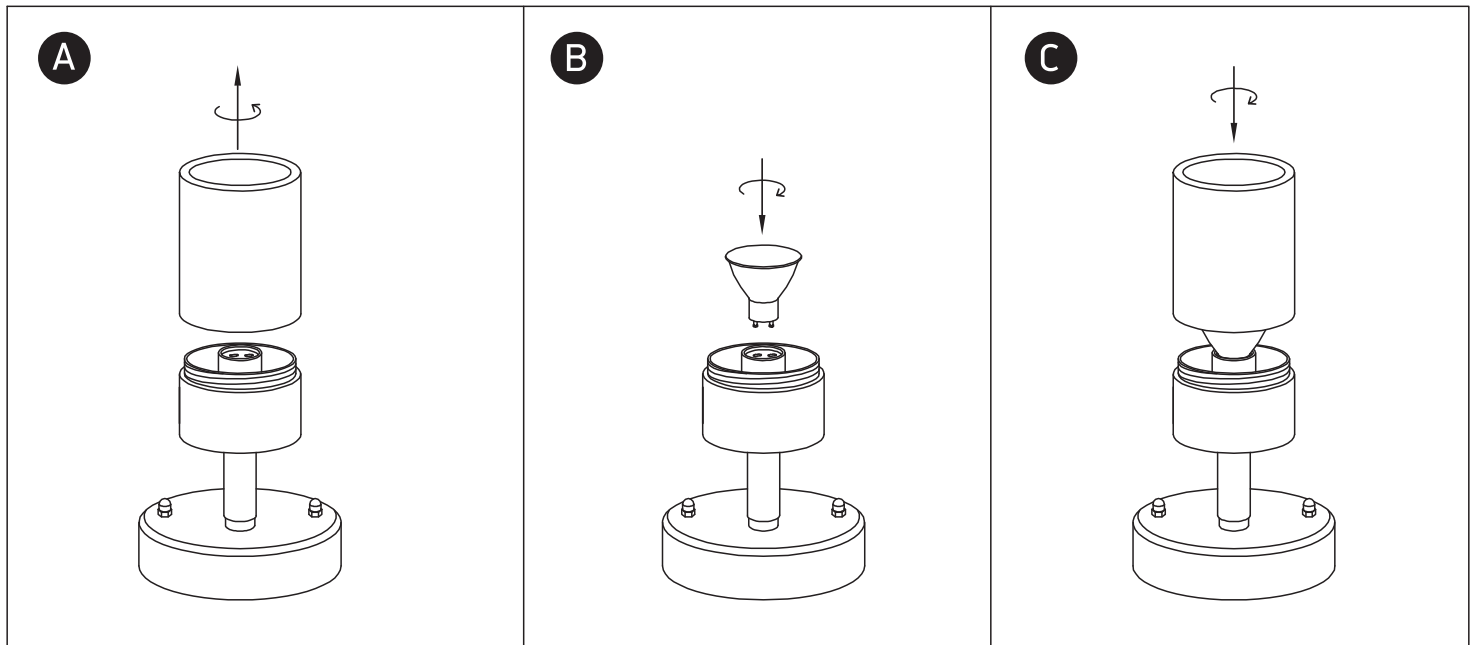

INSTALLATION MANUAL

67032

100-240V | MR16 | GU10 | 35W | IP44 | Stainless steel 304 | Adjustable

Warnings:

1. Make sure that the product is installed properly before connecting to electricity.
2. Do not cover the fitting.
3. Maintenance and installation should only be carried out by a professional electrician.