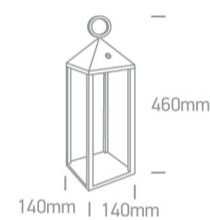

Downloads

Dimensions

Physical Specification

Item Group	20 Garden & Underwater
Family	Rechargeable Path Light
Order Code	67462/B/W
Colour	Black
Material	Die Cast
Shape	Rectangular
Length	140mm
Width	140mm
Height	460mm
Surface Floor/Ground	Yes
Indoor	Yes
Outdoor	Yes