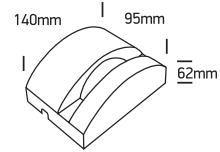

INSTALLATION MANUAL

67454

ecolight

100-240V | 6W | IP65 | Die cast
Complete with 500mA driver.

80 CRI

one
LIGHT

Warnings:

1. Make sure that the product is installed properly before connecting to electricity.
2. Do not cover the fitting.
3. Maintenance and installation should only be carried out by a professional electrician.