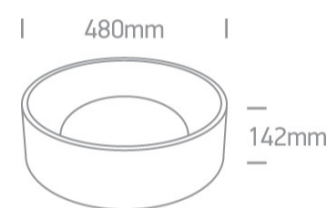

14 Plafo > Decorative Plafo

67452/W/W

30W LED Plafo , IP20 suitable for residential and commercial application .

Complete with 500mA driver.

Complies with standard EN60598-1 and any other specific standards.

Downloads

Dimensions

Physical Specification

Item Group	14 Plafo
Family	Decorative Plafo
Order Code	67452/W/W
Colour	White
Material	Aluminium
Shape	Circular
Height	142mm
Diameter	480mm
Surface Ceiling	Yes
Indoor	Yes
Adjustable	No

Illumination Data

Colour Temperature	3000K
Lumen Output	2400lm
Light Efficiency	80lm/W
CRI	90
Illumination Diagram	
Dark Light	Yes

Packing Info

Box Weight	2.900kg
Pcs/Carton	1
Barcode	5291889063933
HS Code	9405409900