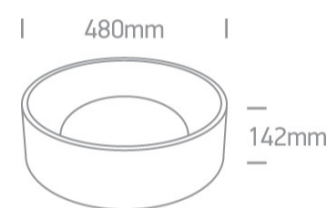

14 Plafo>Decorative Plafo

67452/B/W

30W LED Plafo , IP20 suitable for residential and commercial application .

Complete with 500mA driver.

Complies with standard EN60598-1 and any other specific standards.

Downloads

Dimensions

Physical Specification

Item Group	14 Plafo
Family	Decorative Plafo
Order Code	67452/B/W
Colour	Black
Material	Aluminium
Shape	Circular
Height	142mm
Diameter	480mm
Surface Ceiling	Yes
Indoor	Yes
Adjustable	No

Colour Temperature	3000K
Lumen Output	2400lm
Light Efficiency	80lm/W
CRI	90
Illumination Diagram	
Dark Light	Yes

Packing Info

Box Weight	2.900kg
Pcs/Carton	1
Barcode	5291889063940
HS Code	9405409900

Certification & Warranty