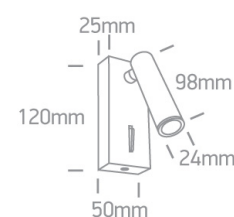

## 65746/W/W

3W COB LED bedside adjustable fitting, ideal for room hotel installation, IP20.

Complete with driver.

Complies with standard EN60598-1 and any other specific standards.

### Dimensions

### Physical Specification

Item Group	14 Wall & Ceiling LED
Family	Reading Spots Aluminium
Order Code	65746/W/W
Colour	White
Material	Aluminium
Shape	Rectangular
Length	50mm
Width	25mm
Height	120mm
Surface Wall	Yes
Indoor	Yes
Adjustable	2 Directions