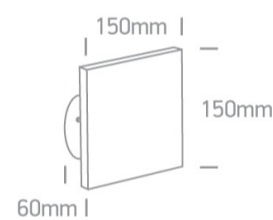

Dimensions

Gallery

Physical Specification

Item Group

13 Wall & Ceiling LED

Family

The Backlight Range

Order Code

Rectangular

Length	150mm
Width	150mm
Height	60mm
Surface Ceiling	Yes
Surface Wall	Yes
Indoor	Yes
Outdoor	Yes
IK Rating	8

Electrical Characteristics

Gear	Built In
Fitting + Driver	
Input Voltage	220-240V
50 Hz	Yes
60 Hz	Yes
Safety Class	
Power(Watts)	7W
IP Rating	IP54
Light Source	LED built in
Dimmable	No
F Mark	

Yes

Packing Info

Box Length

16cm

Box Width

16cm

Box Height

8cm