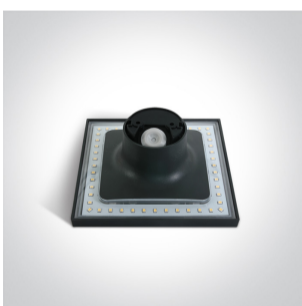

13 Wall & Ceiling LED>The Backlight Range

67450A/AN/W

7W LED Wall and Ceiling Dark light.

Complete with non-dimmable LED driver.

Complies with standard EN60598-1 and any other specific standards.

Downloads

Dimensions

Gallery

Physical Specification

Item Group

13 Wall & Ceiling LED

Family

The Backlight Range

Order Code

67450A/AN/W

Colour

Anthracite

Material

ABS

Diffuser Material

PC

Shape

Rectangular

Length	150mm
Width	150mm
Height	60mm
Surface Ceiling	Yes
Surface Wall	Yes
Indoor	Yes
Outdoor	Yes
IK Rating	8

Electrical Characteristics

Gear	Built In
Fitting + Driver	
Input Voltage	220-240V
50 Hz	Yes
60 Hz	Yes
Safety Class	
Power(Watts)	7W
IP Rating	IP54
Light Source	LED built in
Dimmable	No
F Mark	