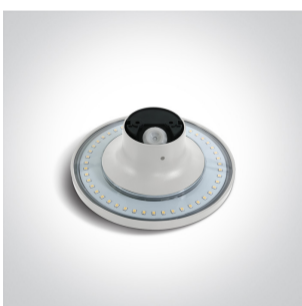

13 Wall & Ceiling LED>The Backlight Range

67450/W/W

7W LED Wall and Ceiling Dark light.

Complete with non-dimmable LED driver.

Complies with standard EN60598-1 and any other specific standards.

Downloads

Dimensions

Gallery

Physical Specification

Item Group

13 Wall & Ceiling LED

Family

The Backlight Range

Order Code

67450/W/W

Colour

White

Material

ABS

Diffuser Material

PC

Shape

Circular

Height	60mm
Diameter	163mm
Surface Ceiling	Yes
Surface Wall	Yes
Indoor	Yes
Outdoor	Yes
IK Rating	8

Electrical Characteristics

Gear	Built In
Fitting + Driver	
Input Voltage	220-240V
50 Hz	Yes
60 Hz	Yes
Safety Class	
Power(Watts)	7W
IP Rating	IP54
Light Source	LED built in
Dimmable	No
F Mark	