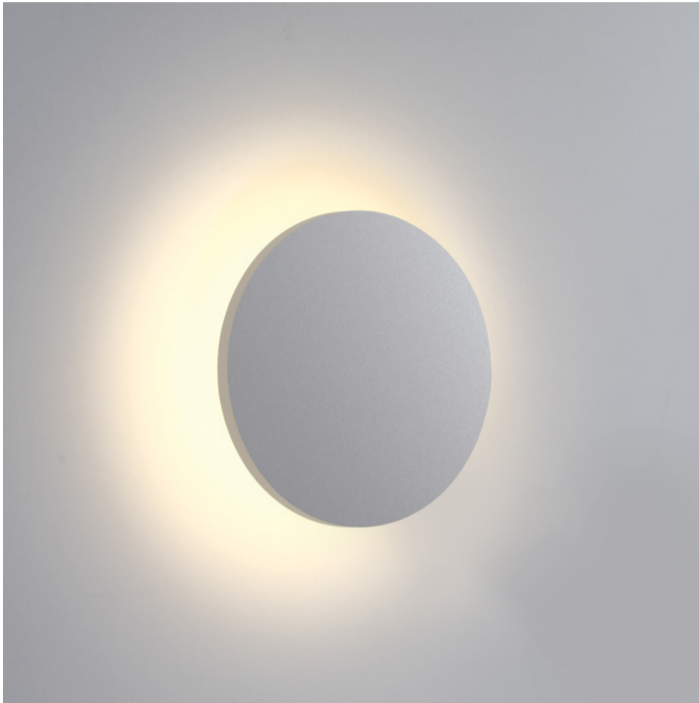

13 Wall & Ceiling LED>The Backlight Range

67450/W/W

7W LED Wall and Ceiling Dark light.

Complete with non-dimmable LED driver.

Complies with standard EN60598-1 and any other specific standards.

Downloads

Dimensions

Gallery

Physical Specification

Item Group

13 Wall & Ceiling LED

Family

The Backlight Range

Order Code

67450/W/W

Colour

White

Material

ABS

Diffuser Material

PC

Shape

Circular

Height	60mm
Diameter	163mm
Surface Ceiling	Yes
Surface Wall	Yes
Indoor	Yes
Outdoor	Yes
IK Rating	8

Electrical Characteristics

Gear	Built In
Fitting + Driver	
Input Voltage	220-240V
50 Hz	Yes
60 Hz	Yes
Safety Class	
Power(Watts)	7W
IP Rating	IP54
Light Source	LED built in
Dimmable	No
F Mark	