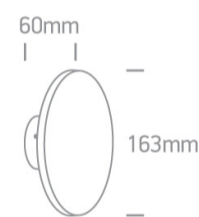

13 Wall & Ceiling LED>The Backlight Range

67450/W/W

7W LED Wall and Ceiling Dark light.

Complete with non-dimmable LED driver.

Complies with standard EN60598-1 and any other specific standards.

Downloads

Dimensions

Height	60mm
Diameter	163mm
Surface Ceiling	Yes
Surface Wall	Yes
Indoor	Yes
Outdoor	Yes
IK Rating	8

Electrical Characteristics

Gear	Built In
Fitting + Driver	
Input Voltage	220-240V
50 Hz	Yes
60 Hz	Yes
Safety Class	
Power(Watts)	7W
IP Rating	IP54
Light Source	LED built in
Dimmable	No
F Mark	

Yes

Packing Info

Box Length

17,5cm

Box Width

17,5cm

Box Height

8cm