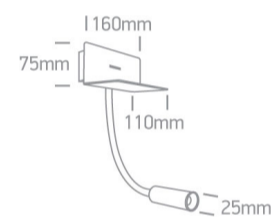

17 Hotel & Bedroom>Reading Spots Aluminium

65744/W/W

3W COB LED bedside adjustable fitting with USB charging socket and switch, ideal for room hotel installation, IP20.

Complete with driver.

Complies with standard EN60598-1 and any other specific standards.

Downloads

Dimensions

Physical Specification

Item Group	17 Hotel & Bedroom
Family	Reading Spots Aluminium
Order Code	65744/W/W
Colour	White
Material	Aluminium
Shape	Rectangular
Length	160mm
Width	90mm
Height	110mm
Surface Wall	Yes
Indoor	Yes
Adjustable	2 Directions

Gear	Built In
Fitting + Driver	
Input Voltage	220-240V
50 Hz	Yes
60 Hz	Yes
Safety Class	
Power(Watts)	3W
IP Rating	IP20
Light Source	LED built in
Dimmable	No
F Mark	

Fitting	
Input Type	Constant Current
Input Current	700mA
Voltage	4V
Safety Class	
Power(Watts)	2,8W
IP Rating	IP20
Light Source	LED built in
LED Type	COB
LED Brand	Philips

Colour Temperature	3000K
Lumen Output	150lm
Light Efficiency	50lm/W
CRI	85
Beam Angle	36°
Illumination Diagram	

Packing Info

Box Length	25,5cm
Box Width	12,5cm
Box Height	18,5cm
Box Weight	1.116kg
Pcs/Carton	12
Barcode	5291889058571
HS Code	9405413990