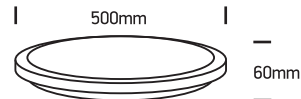

INSTALLATION MANUAL

67448A

ecolight

85
CRI

230V | 36W | IP20 | Metal + plastic
Complete with 900mA driver.

one
LIGHT

A

B