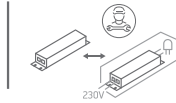

INSTALLATION MANUAL

67448

ecolight

85
CRI

230V | 24W | IP20 | Metal + plastic
Complete with 550mA driver.

one
LIGHT

Warnings:

1. Make sure that the product is installed properly before connecting to electricity.
2. Do not cover the fitting.
3. Maintenance and installation should only be carried out by a professional electrician.