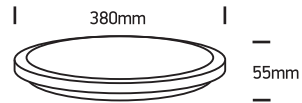

INSTALLATION MANUAL

67448

ecolight

85
CRI

230V | 24W | IP20 | Metal + plastic
Complete with 550mA driver.

one
LIGHT

Warnings:

1. Make sure that the product is installed properly before connecting to electricity.
2. Do not cover the fitting.
3. Maintenance and installation should only be carried out by a professional electrician.