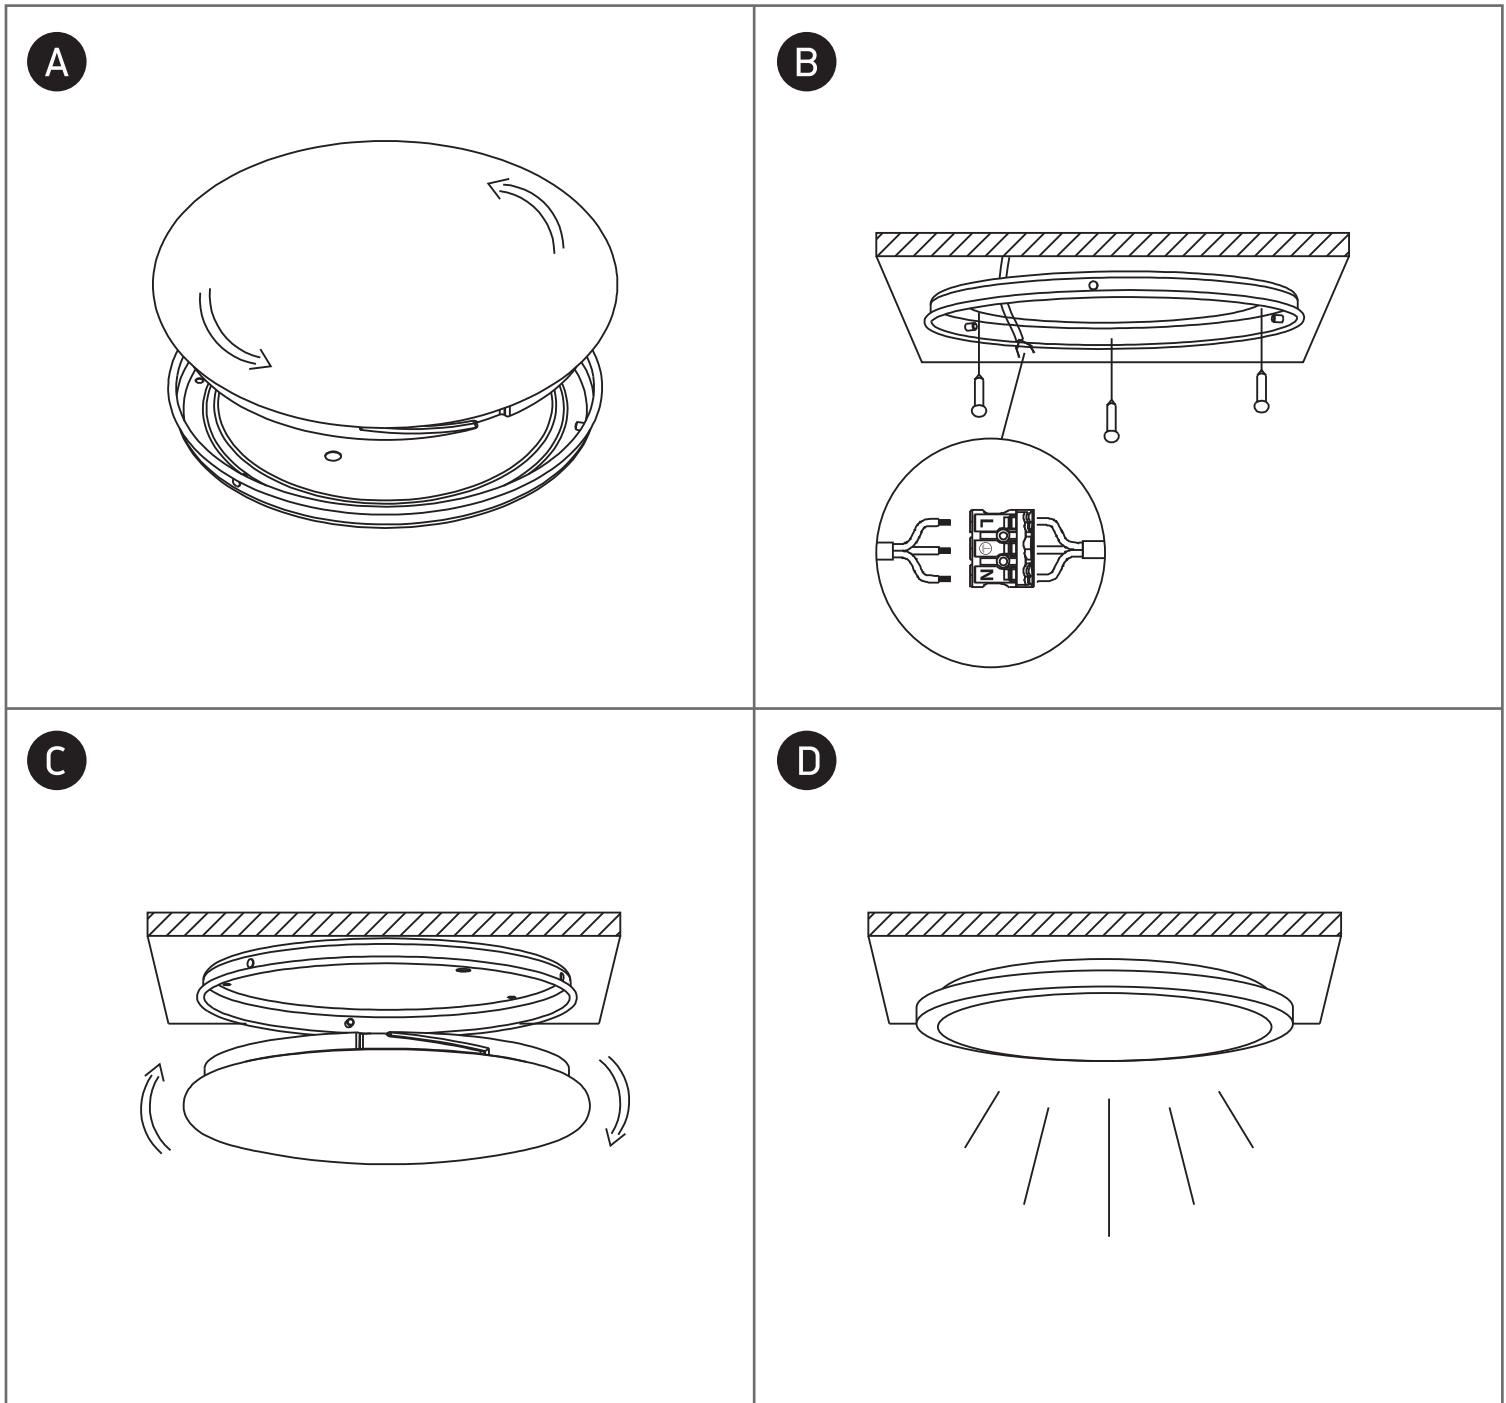

INSTALLATION MANUAL

67448

ecolight

85
CRI

230V | 24W | IP20 | Metal + plastic
Complete with 550mA driver.

one
LIGHT

Warnings:

1. Make sure that the product is installed properly before connecting to electricity.
2. Do not cover the fitting.
3. Maintenance and installation should only be carried out by a professional electrician.