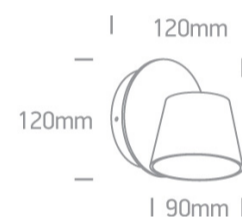

17 Hotel & Bedroom>Hotel Reading Spots

65740/W/W

6W Hotel reading spot .

Complete with driver .

Complies with standard EN60598-1 and any other specific standards.

Downloads

Dimensions

Physical Specification

Item Group	17 Hotel & Bedroom
Family	Hotel Reading Spots
Order Code	65740/W/W
Colour	White
Material	Aluminium
Shape	Circular
Height	120mm
Diameter	120mm
Surface Wall	Yes
Indoor	Yes
Adjustable	1 Direction