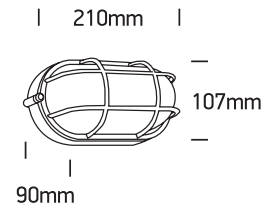

# INSTALLATION MANUAL

67444C

ecolight

230V | SMD 2835 | 10W | IP54 | Die cast

AC LED.

80  
CRI