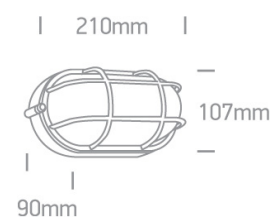

13 Wall &amp; Ceiling LED&gt;The Classic Outdoor Range Die cast

67444C/B/W

10W Wall LED light, IP54, classic outdoor range

AC LED.

Complies with standard EN60598-1 and any other specific standards.

## Dimensions

## Physical Specification

Item Group	13 Wall & Ceiling LED
Family	The Classic Outdoor Range Die cast
Order Code	67444C/B/W
Colour	Black
Material	Die Cast
Shape	Rectangular
Length	210mm
Width	107mm
Height	90mm
Surface Wall	Yes
Indoor	Yes
Outdoor	Yes