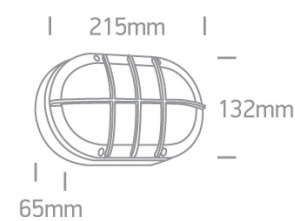

13 Wall &amp; Ceiling LED&gt;The Classic Outdoor Range Die cast

67442C/W/W

10W Wall LED light, IP54, classic outdoor range

AC LED.

Complies with standard EN60598-1 and any other specific standards.

## Dimensions

## Physical Specification

Item Group	13 Wall & Ceiling LED
Family	The Classic Outdoor Range Die cast
Order Code	67442C/W/W
Colour	White
Material	Die Cast
Shape	Rectangular
Length	215mm
Width	132mm
Height	65mm
Surface Wall	Yes
Indoor	Yes
Outdoor	Yes