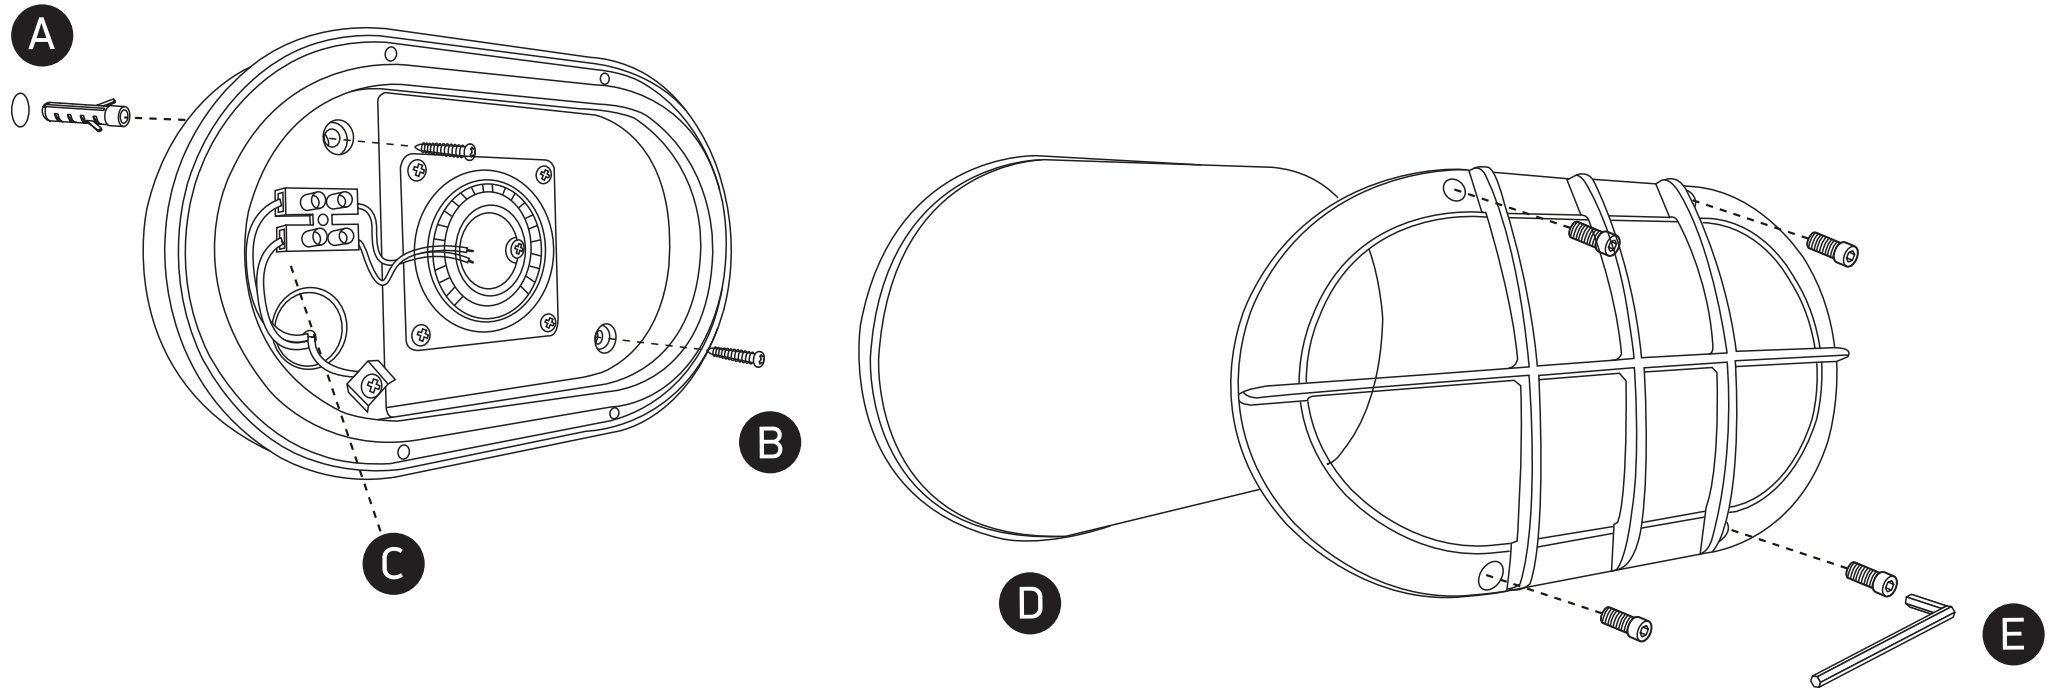

# INSTALLATION MANUAL

67442C

ecolight

230V | SMD 2835 | 10W | IP54 | Die cast

AC LED.

80  
CRI