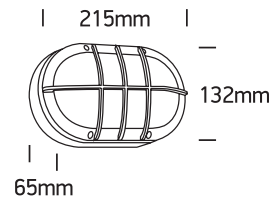

# INSTALLATION MANUAL

67442C

ecolight

230V | SMD 2835 | 10W | IP54 | Die cast

AC LED.

80  
CRI