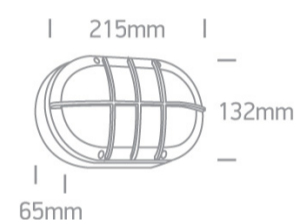

13 Wall & Ceiling LED>The Classic Outdoor Range Die cast

67442C/B/W

10W Wall LED light, IP54, classic outdoor range

AC LED.

Complies with standard EN60598-1 and any other specific standards.

Downloads

Dimensions

Physical Specification

Item Group	13 Wall & Ceiling LED
Family	The Classic Outdoor Range Die cast
Order Code	67442C/B/W
Colour	Black
Material	Die Cast
Shape	Rectangular
Length	215mm
Width	132mm
Height	65mm
Surface Wall	Yes
Indoor	Yes
Outdoor	Yes