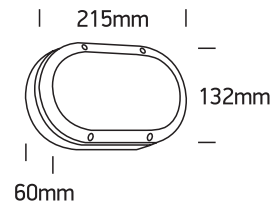

# INSTALLATION MANUAL

67442B

ecolight

230V | SMD 2835 | 10W | IP54 | Die cast

AC LED.

80  
CRI