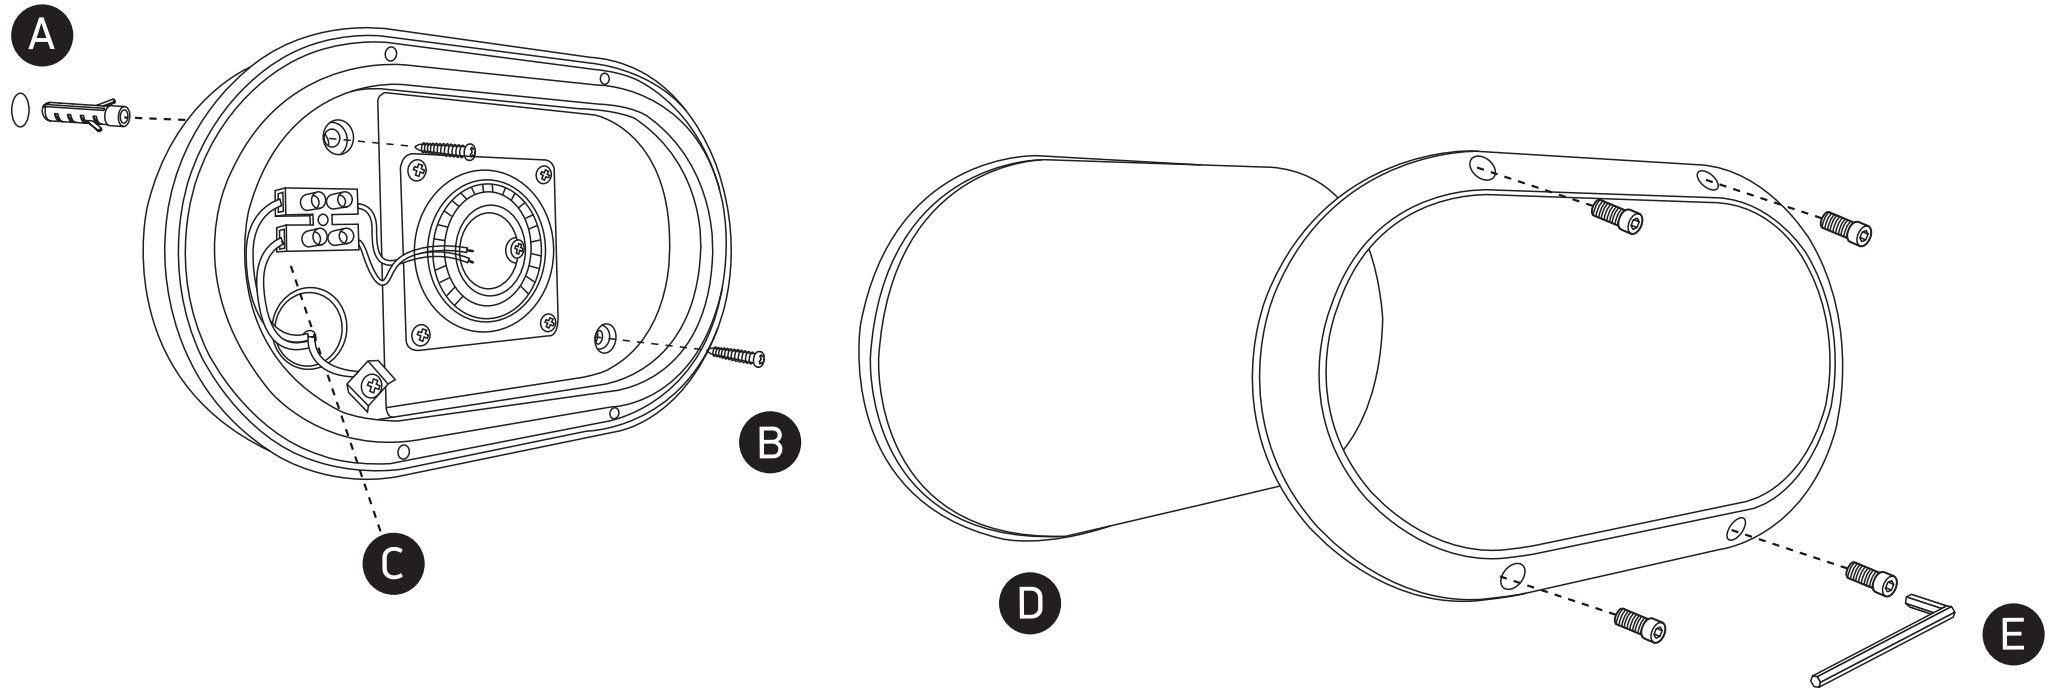

# INSTALLATION MANUAL

67442B

ecolight

230V | SMD 2835 | 10W | IP54 | Die cast

AC LED.

80  
CRI