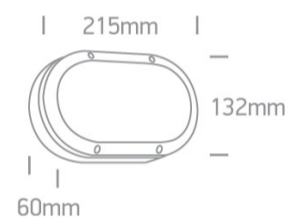

14 Wall & Ceiling LED>The Classic Outdoor Range Die cast

67442B/W/W

10W Wall LED light, IP54, classic outdoor range

AC LED.

Complies with standard EN60598-1 and any other specific standards.

Downloads

Dimensions

Physical Specification

Item Group	14 Wall & Ceiling LED
Family	The Classic Outdoor Range Die cast
Order Code	67442C/W/W
Colour	White
Material	Die Cast
Shape	Rectangular
Length	215mm
Width	132mm
Height	65mm
Surface Wall	Yes
Indoor	Yes
Outdoor	Yes

Adjustable

No

Pobrano z mamadecor.pl

Electrical Characteristics

Gear

No

Fitting + Driver

Input Voltage