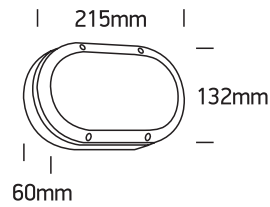

INSTALLATION MANUAL

67442B

ecolight

230V | SMD 2835 | 10W | IP54 | Die cast

AC LED.

80
CRI

Warnings:

1. Make sure that the product is installed properly before connecting to electricity.
2. Do not cover the fitting.
3. Maintenance and installation should only be carried out by a professional electrician.