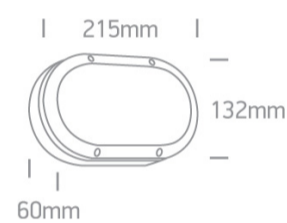

13 Wall &amp; Ceiling LED&gt;The Classic Outdoor Range Die cast

67442B/B/W

10W Wall LED light, IP54, classic outdoor range

AC LED.

Complies with standard EN60598-1 and any other specific standards.

## Dimensions

## Physical Specification

Item Group	13 Wall & Ceiling LED
Family	The Classic Outdoor Range Die cast
Order Code	67442B/B/W
Colour	Black
Material	Die Cast
Shape	Rectangular
Length	215mm
Width	132mm
Height	60mm
Surface Wall	Yes
Indoor	Yes
Outdoor	Yes