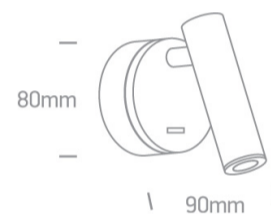

17 Hotel & Bedroom>Reading Spots Aluminium

65738/AL/W

3W COB LED bedside adjustable fitting ideal for room hotel installation, IP20.

Complete with driver.

Complies with standard EN60598-1 and any other specific standards.

Downloads

Dimensions

Physical Specification

Item Group	17 Hotel & Bedroom
Family	Reading Spots Aluminium
Order Code	65738/AL/W
Colour	Aluminium
Material	Aluminium
Shape	Circular
Height	90mm
Diameter	80mm
Surface Wall	Yes
Indoor	Yes
Adjustable	2 Directions

Gear		Built In	
Fitting + Driver			
Input Voltage		100-240V	
50 Hz		Yes	
60 Hz		Yes	
Safety Class			
Power(Watts)		3W	
IP Rating		IP20	
Light Source		LED built in	
Dimmable		No	
F Mark			

Fitting			
Input Type		Constant Current	
Input Current		700mA	
Voltage		4V	
Safety Class			
Power(Watts)		2,8W	
IP Rating		IP20	
Light Source		LED built in	
LED Type		COB	
LED Brand		Lumileds	

Illumination Data

Colour Temperature	3000K
Lumen Output	160lm
Light Efficiency	53,33lm/W
CRI	85
Beam Angle	36°
Illumination Diagram	

Packing Info

Box Length	11,5cm
Box Width	10,5cm
Box Height	13cm
Box Weight	0,43Kg
Pcs/Carton	24
Barcode	5291889049807
HS Code	9405409900