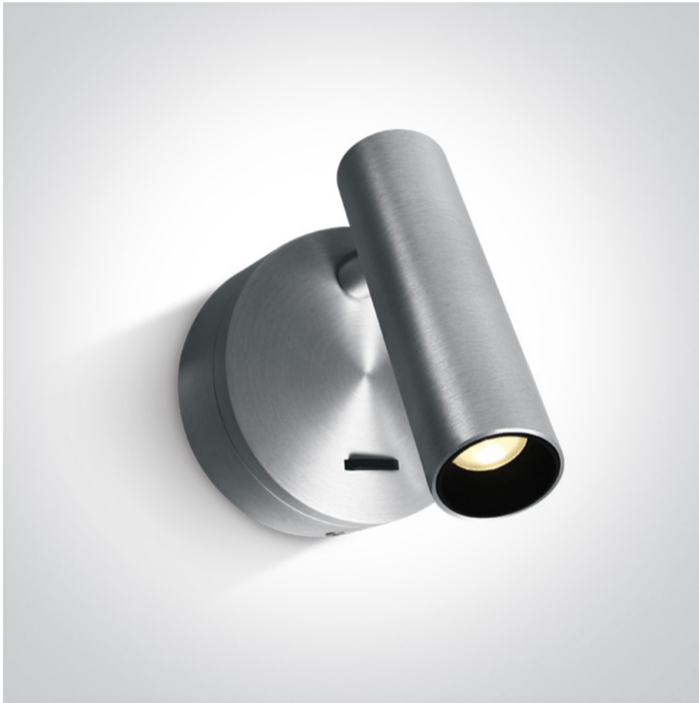

17 Hotel & Bedroom>Reading Spots Aluminium

65738/AL/W

3W COB LED bedside adjustable fitting ideal for room hotel installation, IP20.

Complete with driver.

Complies with standard EN60598-1 and any other specific standards.

Downloads

Dimensions

Physical Specification

Item Group	17 Hotel & Bedroom
Family	Reading Spots Aluminium
Order Code	65738/AL/W
Colour	Aluminium
Material	Aluminium
Shape	Circular
Height	90mm
Diameter	80mm
Surface Wall	Yes
Indoor	Yes
Adjustable	2 Directions

Gear		Built In	
Fitting + Driver			
Input Voltage		100-240V	
50 Hz		Yes	
60 Hz		Yes	
Safety Class			
Power(Watts)		3W	
IP Rating		IP20	
Light Source		LED built in	
Dimmable		No	
F Mark			

Fitting			
Input Type		Constant Current	
Input Current		700mA	
Voltage		4V	
Safety Class			
Power(Watts)		2,8W	
IP Rating		IP20	
Light Source		LED built in	
LED Type		COB	
LED Brand		Lumileds	