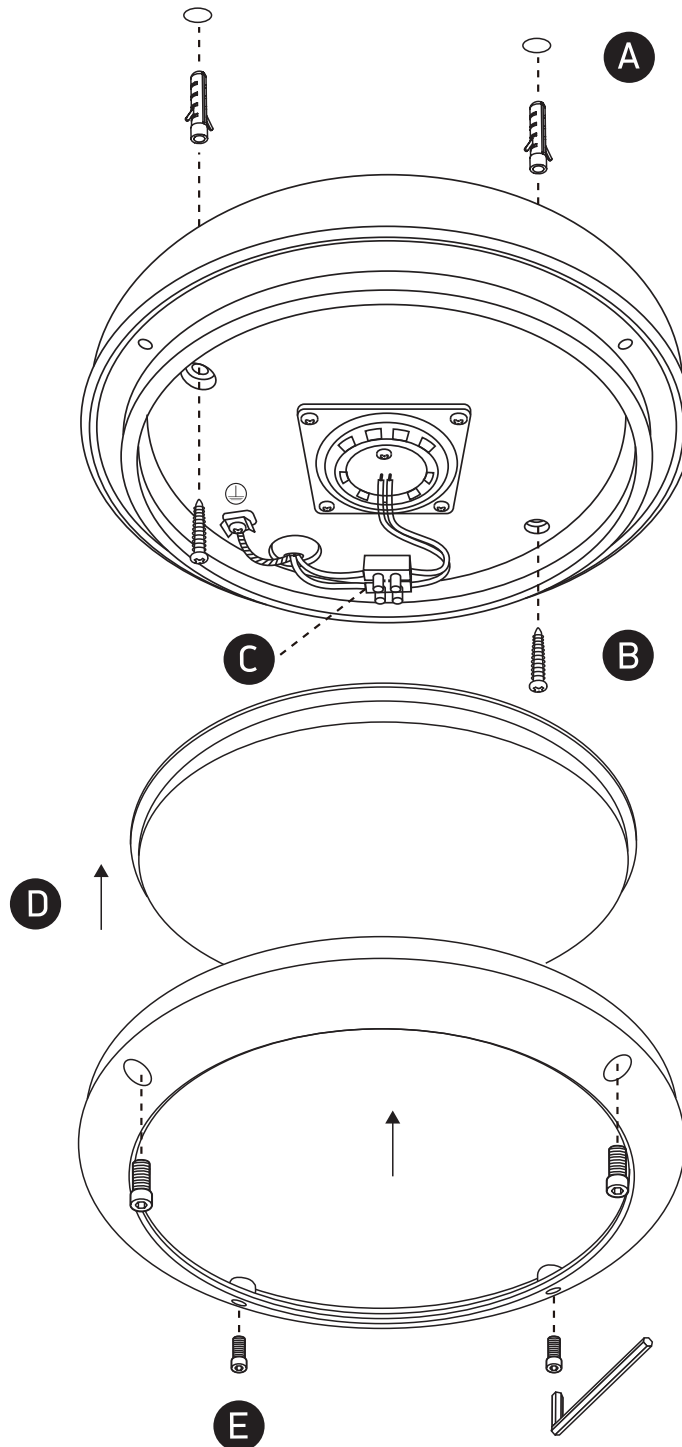

INSTALLATION MANUAL

67442

ecolight

220mm

65mm

230V | SMD 2835 | 10W | IP54 | Die cast

AC LED.

80
CRI

one
LIGHT

Warnings:

1. Make sure that the product is installed properly before connecting to electricity.
2. Do not cover the fitting.
3. Maintenance and installation should only be carried out by a professional electrician.