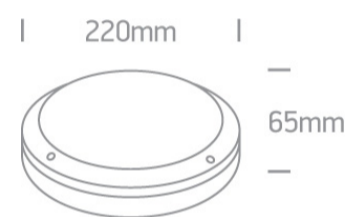

13 Wall & Ceiling LED>The Classic Outdoor Range Die cast

67442/B/W

10W Wall LED light, IP54, classic outdoor range

AC LED.

Complies with standard EN60598-1 and any other specific standards.

Downloads

Dimensions

Physical Specification

Item Group	13 Wall & Ceiling LED
Family	The Classic Outdoor Range Die cast
Order Code	67442/B/W
Colour	Black
Material	Die Cast
Shape	Rectangular
Length	220mm
Width	65mm
Surface Ceiling	Yes
Surface Wall	Yes
Indoor	Yes
Outdoor	Yes