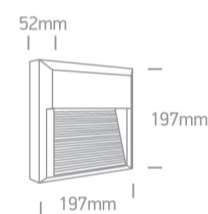

Physical Specification

| | |
|-------------------|-----------------------|
| Item Group | 13 Wall & Ceiling LED |
| Family | Outdoor Dark Lights |
| Order Code | 67430A/W/W |
| Colour | White |
| Material | ABS |
| Diffuser Material | PC |
| Shape | Rectangular |
| Length | 197mm |
| Width | 197mm |
| Height | 52mm |
| Surface Wall | Yes |
| Indoor | Yes |