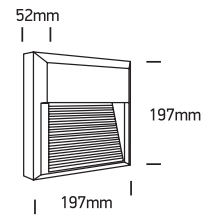

INSTALLATION MANUAL

67430A

ecolight

DARK
LIGHT

80
CRI

230V | SMD 2835 | 8W | IP65 | ABS + PC
Complete with 300mA driver.

NOT
DIMMABLE

one
LIGHT