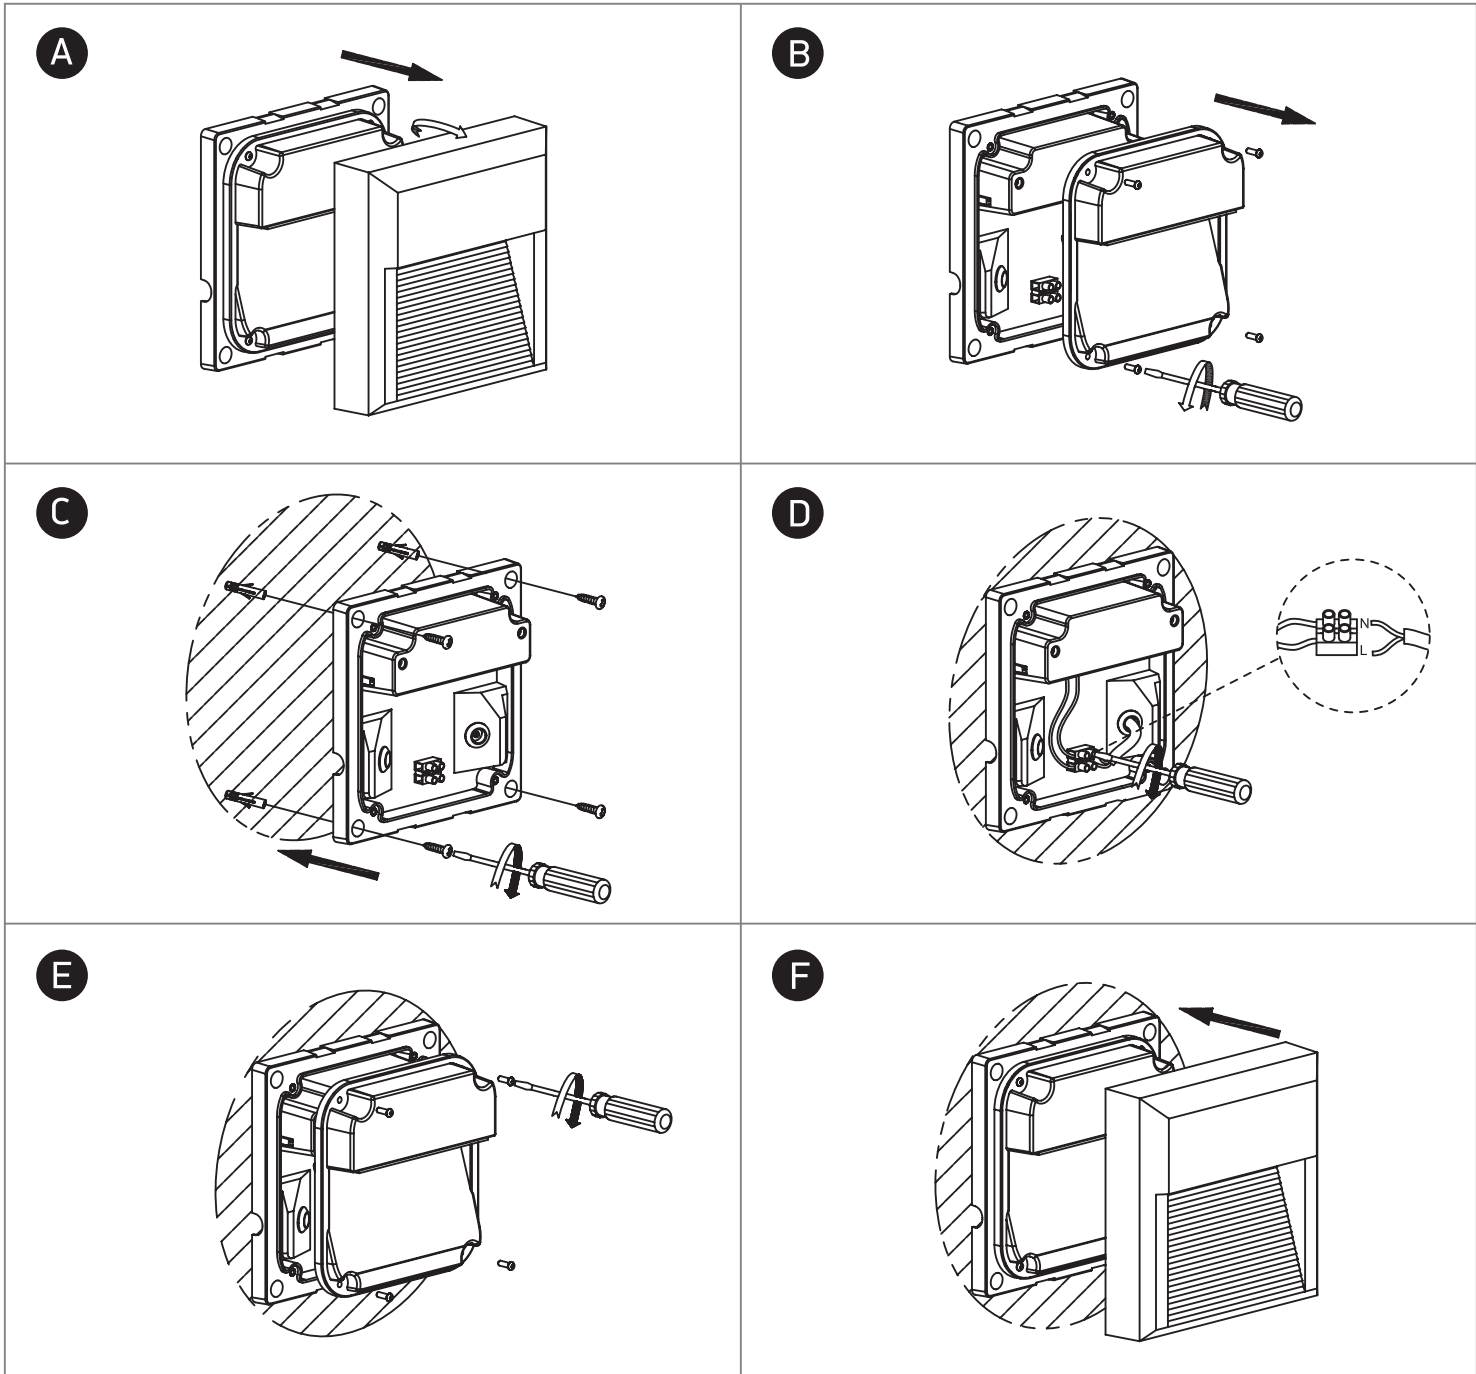

INSTALLATION MANUAL

67430A

ecolight

DARK
LIGHT

80
CRI

230V | SMD 2835 | 8W | IP65 | ABS + PC
Complete with 300mA driver.

NOT
DIMMABLE

one
LIGHT