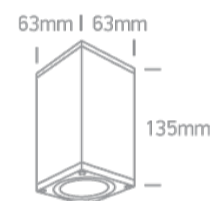

New 2022 Edition 2&gt;Wall &amp; Ceiling

67426D/W

10W MR16 GU10 Outdoor Cube Lights.

Complies with standard EN60598-1 and any other specific standards

## Dimensions

## Physical Specification

Item Group	New 2022 Edition 2
Family	Wall & Ceiling
Order Code	67426D/W
Colour	White
Material	Die Cast
Shape	Rectangular
Length	63mm
Width	63mm
Height	135mm
Surface Ceiling	Yes
Indoor	Yes
Outdoor	Yes