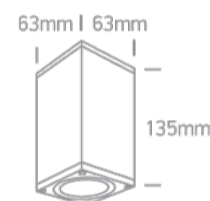

New 2022 Edition 2>Wall & Ceiling

67426D/G

10W MR16 GU10 Outdoor Cube Lights.

Complies with standard EN60598-1 and any other specific standards

Downloads

Dimensions

Physical Specification

Item Group	New 2022 Edition 2
Family	Wall & Ceiling
Order Code	67426D/G
Colour	Grey
Material	Die Cast
Shape	Rectangular
Length	63mm
Width	63mm
Height	135mm
Surface Ceiling	Yes
Indoor	Yes
Outdoor	Yes

Adjustable

No

Pobrano z mamadecor.pl

IK Rating

6

Electrical Characteristics

Gear

No