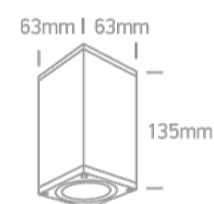

New 2022 Edition 2>Wall & Ceiling

67426D/B

10W MR16 GU10 Outdoor Cube Lights.

Complies with standard EN60598-1 and any other specific standards

Downloads

Dimensions

Physical Specification

Item Group	New 2022 Edition 2
Family	Wall & Ceiling
Order Code	67426D/B
Colour	Black
Material	Die Cast
Shape	Rectangular
Length	63mm
Width	63mm
Height	135mm
Surface Ceiling	Yes
Indoor	Yes
Outdoor	Yes

Adjustable

No

Pobrano z mamadecor.pl

IK Rating

6

Electrical Characteristics

Gear

No