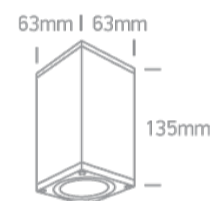

New 2022 Edition 2>Wall & Ceiling

67426D/AN

10W MR16 GU10 Outdoor Cube Lights.

Complies with standard EN60598-1 and any other specific standards

Downloads

Dimensions

Physical Specification

| | |
|-----------------|--------------------|
| Item Group | New 2022 Edition 2 |
| Family | Wall & Ceiling |
| Order Code | 67426D/AN |
| Colour | Anthracite |
| Material | Die Cast |
| Shape | Rectangular |
| Length | 63mm |
| Width | 63mm |
| Height | 135mm |
| Surface Ceiling | Yes |
| Indoor | Yes |
| Outdoor | Yes |

Adjustable

No

Pobrano z mamadecor.pl

IK Rating

6

Electrical Characteristics

Gear

No