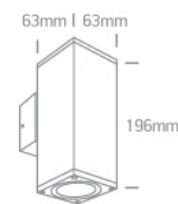

New 2022 Edition 2&gt;Wall &amp; Ceiling

67426C/G

2x10W MR16 GU10 wall cube light IP54.

Complies with standard EN60598-1 and any other specific standards.

## Dimensions

## Physical Specification

Item Group	New 2022 Edition 2
Family	Wall & Ceiling
Order Code	67426C/G
Colour	Grey
Material	Die Cast
Shape	Rectangular
Length	63mm
Width	63mm
Height	196mm
Surface Wall	Yes
Indoor	Yes
Outdoor	Yes