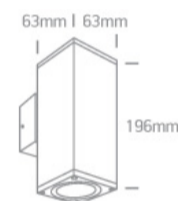

New 2022 Edition 2>Wall & Ceiling

67426C/B

2x10W MR16 GU10 wall cube light IP54.

Complies with standard EN60598-1 and any other specific standards.

Downloads

Dimensions

Physical Specification

Item Group	New 2022 Edition 2
Family	Wall & Ceiling
Order Code	67426C/B
Colour	Black
Material	Die Cast
Shape	Rectangular
Length	63mm
Width	63mm
Height	196mm
Surface Wall	Yes
Indoor	Yes
Outdoor	Yes

Adjustable

No

Pobrano z mamadecor.pl

IK Rating

6

Electrical Characteristics

Gear

No