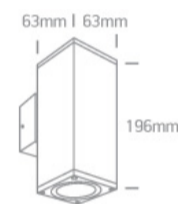

New 2022 Edition 2>Wall & Ceiling

67426C/AN

2x10W MR16 GU10 wall cube light IP54.

Complies with standard EN60598-1 and any other specific standards.

Downloads

Dimensions

Physical Specification

Item Group	New 2022 Edition 2
Family	Wall & Ceiling
Order Code	67426C/AN
Colour	Anthracite
Material	Die Cast
Shape	Rectangular
Length	63mm
Width	63mm
Height	196mm
Surface Wall	Yes
Indoor	Yes
Outdoor	Yes

Adjustable

No

Pobrano z mamadecor.pl

IK Rating

6

Electrical Characteristics

Gear

No