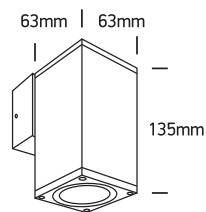

INSTALLATION MANUAL

67426B

100-240V | MR16 | GU10 | 10W | IP54 | Die cast

one
LIGHT

Warnings:

1. Make sure that the product is installed properly before connecting to electricity.
2. Do not cover the fitting.
3. Maintenance and installation should only be carried out by a professional electrician.