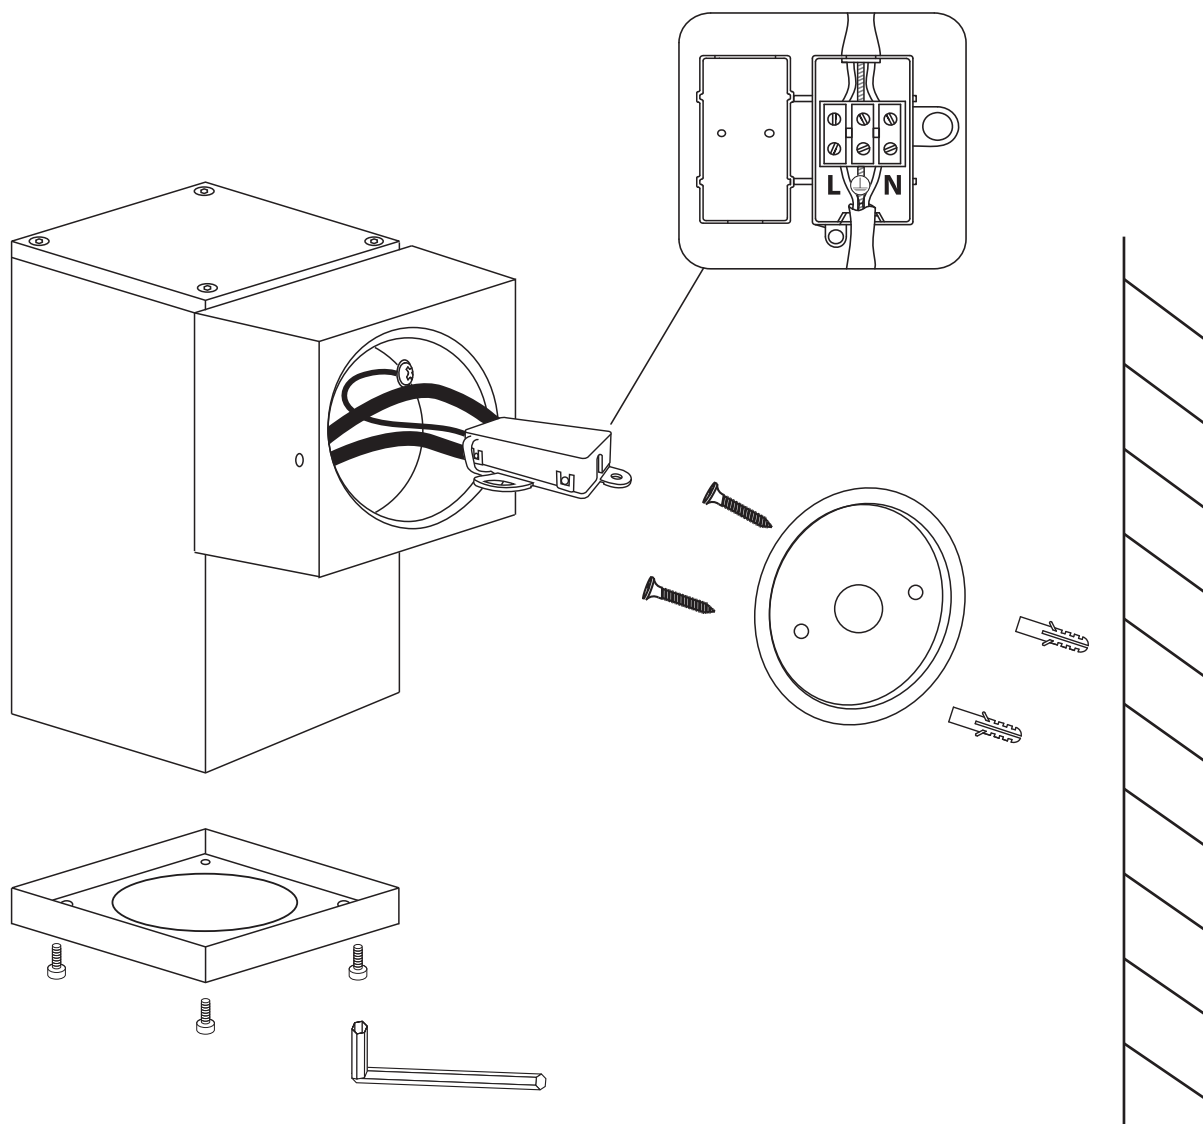

INSTALLATION MANUAL

67426B

100-240V | MR16 | GU10 | 10W | IP54 | Die cast

one
LIGHT

Warnings:

1. Make sure that the product is installed properly before connecting to electricity.
2. Do not cover the fitting.
3. Maintenance and installation should only be carried out by a professional electrician.