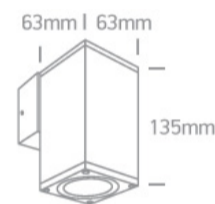

New 2022 Edition 2&gt;Wall &amp; Ceiling

67426B/B

10W MR16 GU10 wall cube light IP54.

Complies with standard EN60598-1 and any other specific standards.

## Dimensions

## Physical Specification

Item Group	New 2022 Edition 2
Family	Wall & Ceiling
Order Code	67426B/B
Colour	Black
Material	Die Cast
Shape	Rectangular
Length	63mm
Width	63mm
Height	135mm
Surface Wall	Yes
Indoor	Yes
Outdoor	Yes