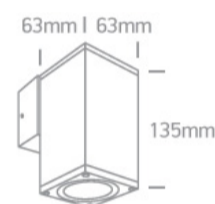

New 2022 Edition 2&gt;Wall &amp; Ceiling

67426B/AN

10W MR16 GU10 wall cube light IP54.

Complies with standard EN60598-1 and any other specific standards.

## Dimensions