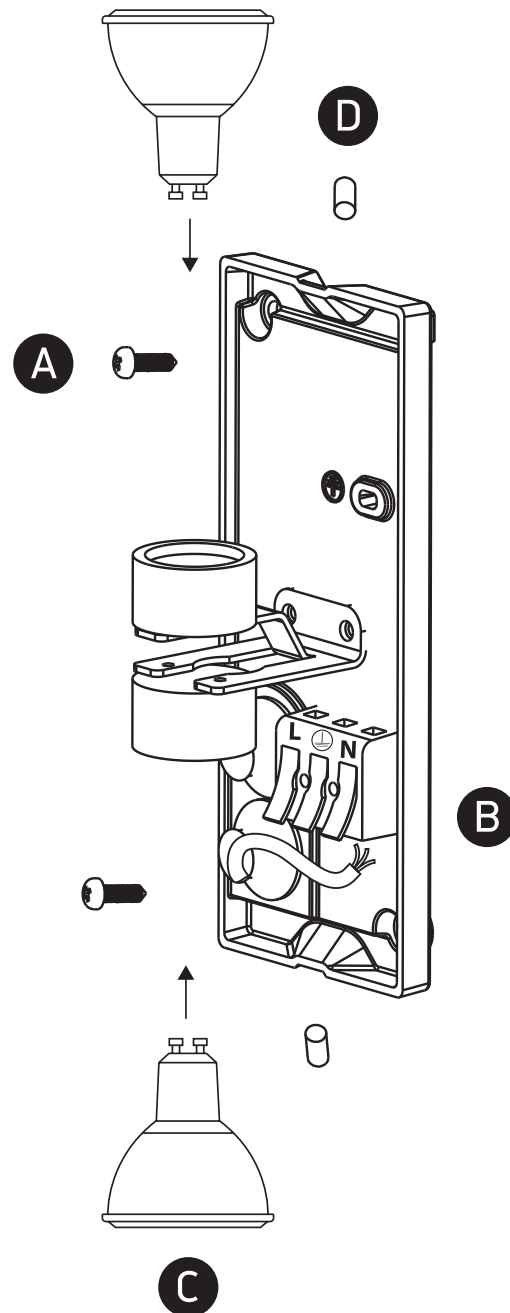

INSTALLATION MANUAL

67426A

one
LIGHT

100-240V | MR16 | GU10 | 2x7W | IP65 | Die cast

Warnings:

1. Make sure that the product is installed properly before connecting to electricity.
2. Do not cover the fitting.
3. Maintenance and installation should only be carried out by a professional electrician.