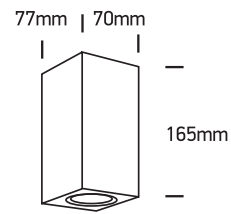

INSTALLATION MANUAL

67426A

one
LIGHT

100-240V | MR16 | GU10 | 2x7W | IP65 | Die cast

Warnings:

1. Make sure that the product is installed properly before connecting to electricity.
2. Do not cover the fitting.
3. Maintenance and installation should only be carried out by a professional electrician.