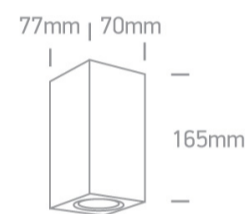

12 Wall &amp; Ceiling&gt;The GU10 Outdoor Cube Lights Die cast

**67426A/W**

2x10W MR16 GU10 Outdoor Cube Lights.

Complies with standard EN60598-1 and any other specific standards

## Dimensions

## Physical Specification

Item Group	12 Wall & Ceiling
Family	The GU10 Outdoor Cube Lights Die cast
Order Code	67426A/W
Colour	White
Material	Die Cast
Shape	Rectangular
Length	70mm
Width	77mm
Height	165mm
Surface Wall	Yes
Indoor	Yes
Outdoor	Yes