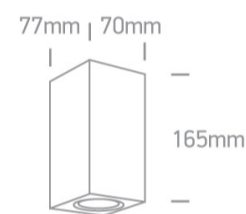

12 Wall & Ceiling>The GU10 Outdoor Cube Lights Die cast

67426A/G

2x10W MR16 GU10 Outdoor Cube Lights.

Complies with standard EN60598-1 and any other specific standards

Downloads

Dimensions

Physical Specification

Item Group	12 Wall & Ceiling
Family	The GU10 Outdoor Cube Lights Die cast
Order Code	67426A/G
Colour	Grey
Material	Die Cast
Shape	Rectangular
Length	70mm
Width	77mm
Height	165mm
Surface Wall	Yes
Indoor	Yes
Outdoor	Yes