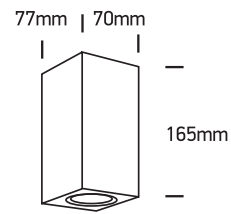

# INSTALLATION MANUAL

67426A

**one**  
LIGHT

100-240V | MR16 | GU10 | 2x7W | IP65 | Die cast