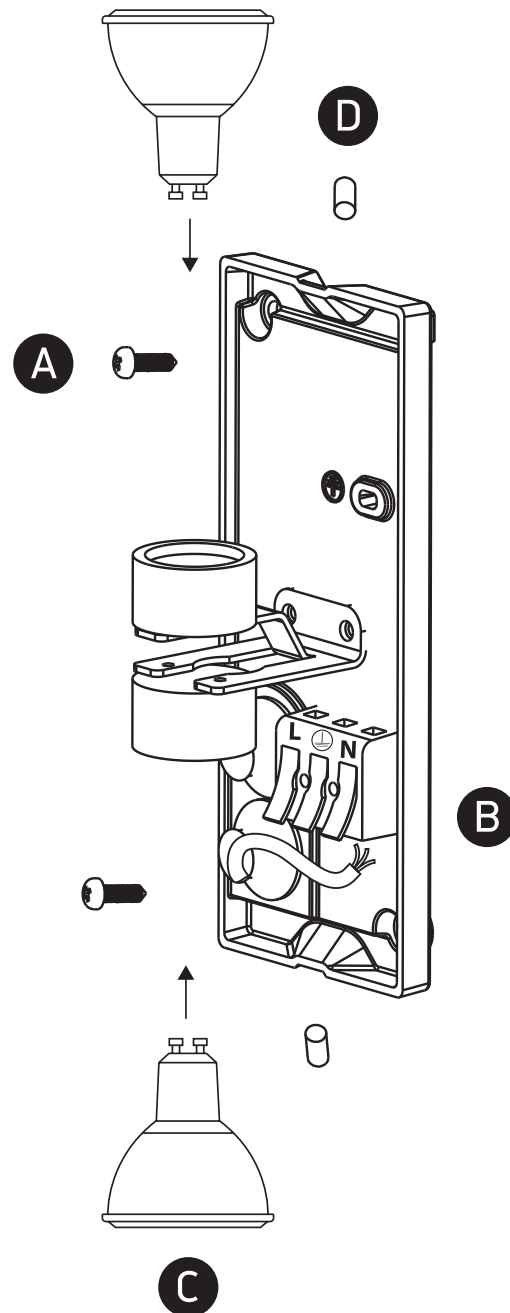

# INSTALLATION MANUAL

67426A

**one**  
LIGHT

100-240V | MR16 | GU10 | 2x7W | IP65 | Die cast

## Warnings:

1. Make sure that the product is installed properly before connecting to electricity.
2. Do not cover the fitting.
3. Maintenance and installation should only be carried out by a professional electrician.