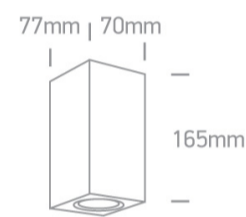

12 Wall & Ceiling>The GU10 Outdoor Cube Lights Die cast

67426A/B

2x10W MR16 GU10 Outdoor Cube Lights.

Complies with standard EN60598-1 and any other specific standards

Downloads

Dimensions

Physical Specification

Item Group	12 Wall & Ceiling
Family	The GU10 Outdoor Cube Lights Die cast
Order Code	67426A/B
Colour	Black
Material	Die Cast
Shape	Rectangular
Length	70mm
Width	77mm
Height	165mm
Surface Wall	Yes
Indoor	Yes
Outdoor	Yes