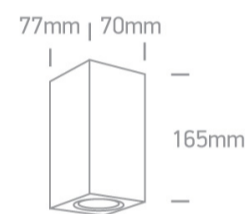

12 Wall &amp; Ceiling&gt;The GU10 Outdoor Cube Lights Die cast

**67426A/AN**

2x10W MR16 GU10 Outdoor Cube Lights.

Complies with standard EN60598-1 and any other specific standards

## Dimensions

## Physical Specification

|              |                                       |
|--------------|---------------------------------------|
| Item Group   | 12 Wall & Ceiling                     |
| Family       | The GU10 Outdoor Cube Lights Die cast |
| Order Code   | 67426A/AN                             |
| Colour       | Anthracite                            |
| Material     | Die Cast                              |
| Shape        | Rectangular                           |
| Length       | 70mm                                  |
| Width        | 77mm                                  |
| Height       | 165mm                                 |
| Surface Wall | Yes                                   |
| Indoor       | Yes                                   |
| Outdoor      | Yes                                   |