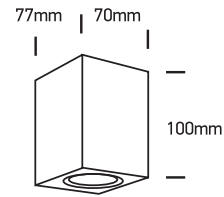

# INSTALLATION MANUAL

67426

**one**  
LIGHT

100-240V | MR16 | GU10 | 7W | IP65 | Die cast