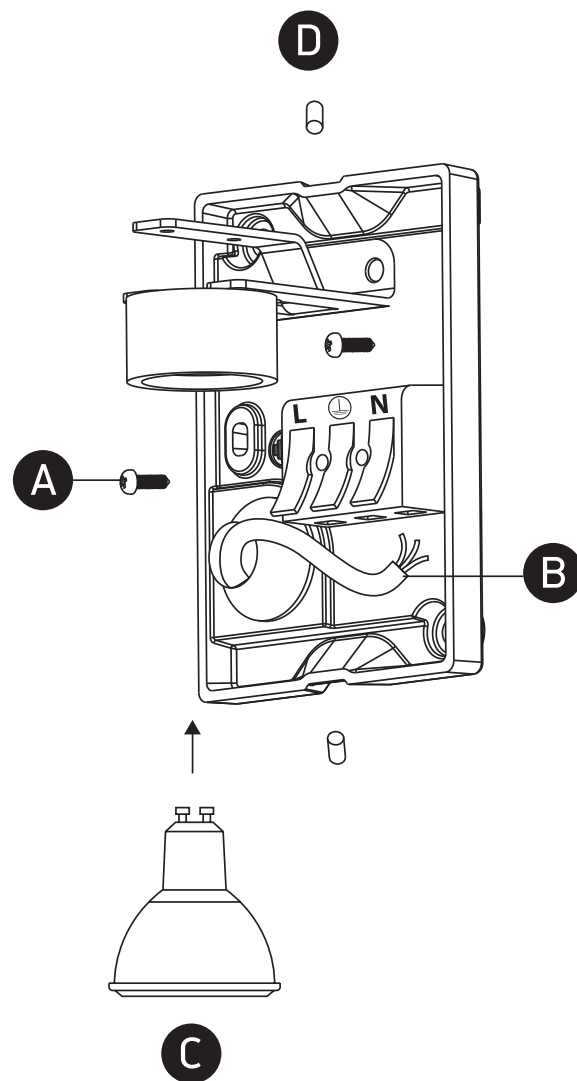

# INSTALLATION MANUAL

67426

**one**  
LIGHT

100-240V | MR16 | GU10 | 7W | IP65 | Die cast

## Warnings:

1. Make sure that the product is installed properly before connecting to electricity.
2. Do not cover the fitting.
3. Maintenance and installation should only be carried out by a professional electrician.