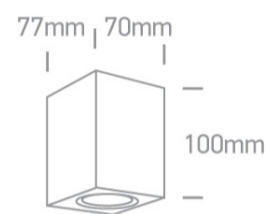

12 Wall & Ceiling>The GU10 Outdoor Cube Lights Die cast

67426/AN

10W MR16 GU10 Outdoor Cube Lights.

Complies with standard EN60598-1 and any other specific standards

Downloads

Dimensions

Physical Specification

| | |
|--------------|---------------------------------------|
| Item Group | 12 Wall & Ceiling |
| Family | The GU10 Outdoor Cube Lights Die cast |
| Order Code | 67426/AN |
| Colour | Anthracite |
| Material | Die Cast |
| Shape | Rectangular |
| Length | 70mm |
| Width | 77mm |
| Height | 100mm |
| Surface Wall | Yes |
| Indoor | Yes |
| Outdoor | Yes |